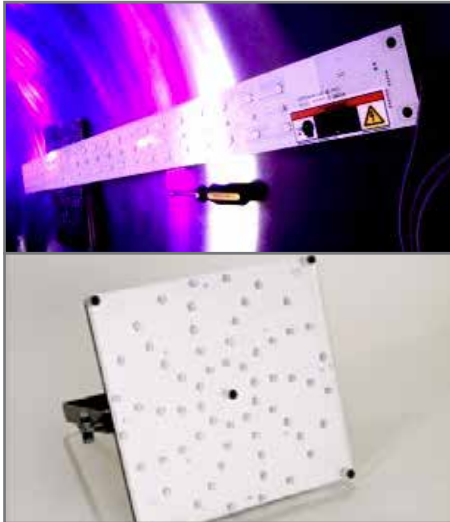

LEDStorm™

LEDGrow Lighting
Brochure

LEDStorm™ LED Biogrowth Lighting Solutions

Hydroponics Productivity can be Increased by more than 50% with our Grow Lighting Technology.

Custom Arrays of Growing LED Panels Are User-Optimized for Plants & Algae.

LEDStorm Touchscreen LCD Monitor

LEDStorm Grow Solutions adapt the same multi-wave length LED technology as our healthcare modality systems to achieve astounding increases in biomass. Developed at the request of algae producers seeking a practical, low-energy solution for very challenging grow lighting applications under water, LEDStorm Grow Solutions represent the most versatile, energy efficient, plant growth promotion system available.

Our commercially proven, user-friendly control system and multi-frequency, user-tunable LED fixtures allow greenhouse growers to adjust outputs to optimize production conditions and biomass increase for any plant species.